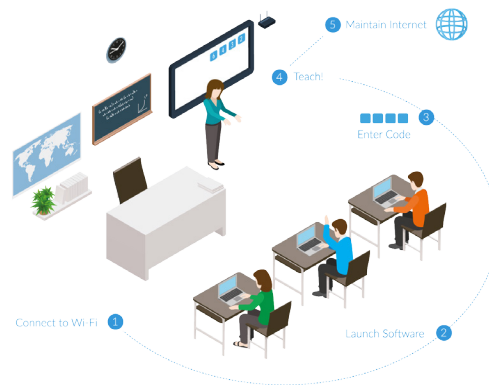

< **WiPG-1600**
$699 (MSRP)