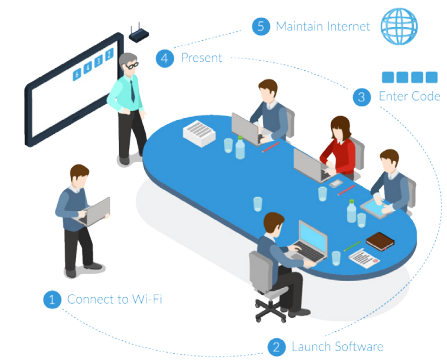

< **WiPG-2000**
$999 (MSRP)