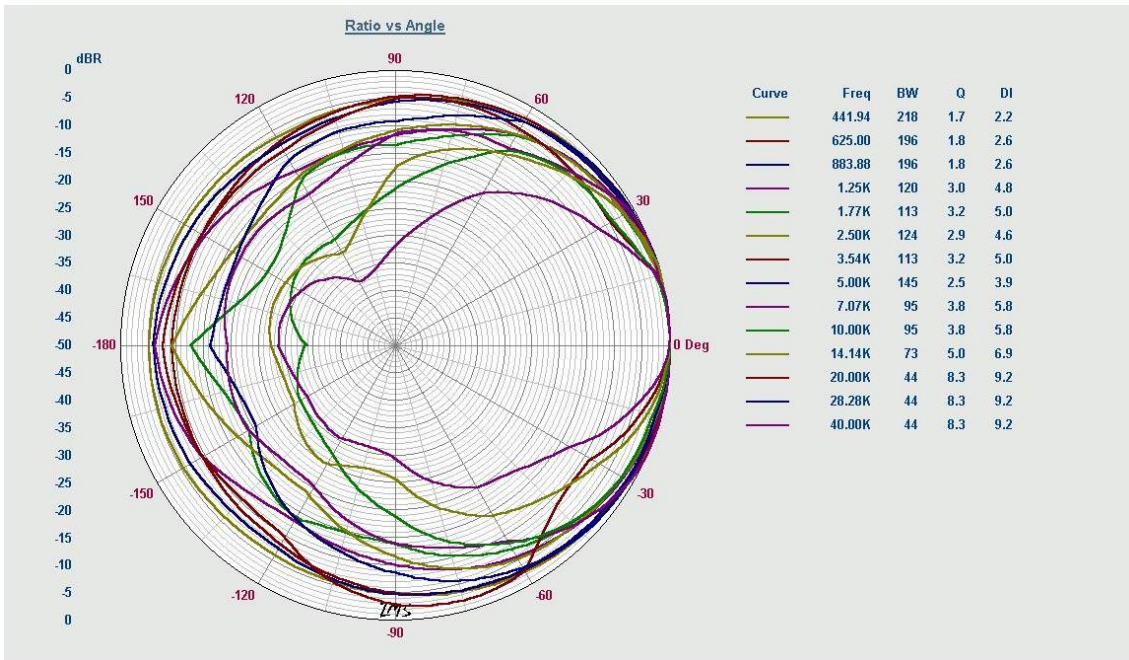

REAR

WALL SUPPORT MOUNTING DIAGRAM

POLAR DIAGRAMS

FREQUENCY RESPONSE

TECHNICAL DATA

eMOTUS5PB	
Power	2 x 25W RMS
Impedance	8 Ω
Frequency response (±10dB)	85Hz – 20kHz
THD + Noise @ 1kHz Full PWR	≤0.5%
Inputs sensitivity nom/impedance	525mV/22k Ω
CMRR - Line Bal	≥80dB
Tone control response	±14dB
Mains voltage	115 / 230VAC (selectable)
Power consumption (pink noise, 1/8 power @ 8ohm)	≤10.5W
Power consumption (pink noise, 1/3 power @ 8ohm)	≤23W
Power consumption Standby	≤3W
Construction	Aluminum grill, ABS cabinet
Dimensions (WxDxH)	173x185x180mm - Not including brackets; 173x248x180mm - Including brackets
Weight	4.8 kg – Not including accessories; 5.3 kg – Including accessories
BT module	
	BT 4.0 Compliant
	Class II Range up to 10 Meters
	Supported BT Profiles: A2DP v1.2, AVRCP v1.4, HFP v1.6, HSP v1.2
	aptX, SBC, MP3 and AAC decoder support
Remote Control	
fosc	455 kHz
Carrier frequency	38 kHz NEC format
Battery	Lithium Cell CR2025 3V