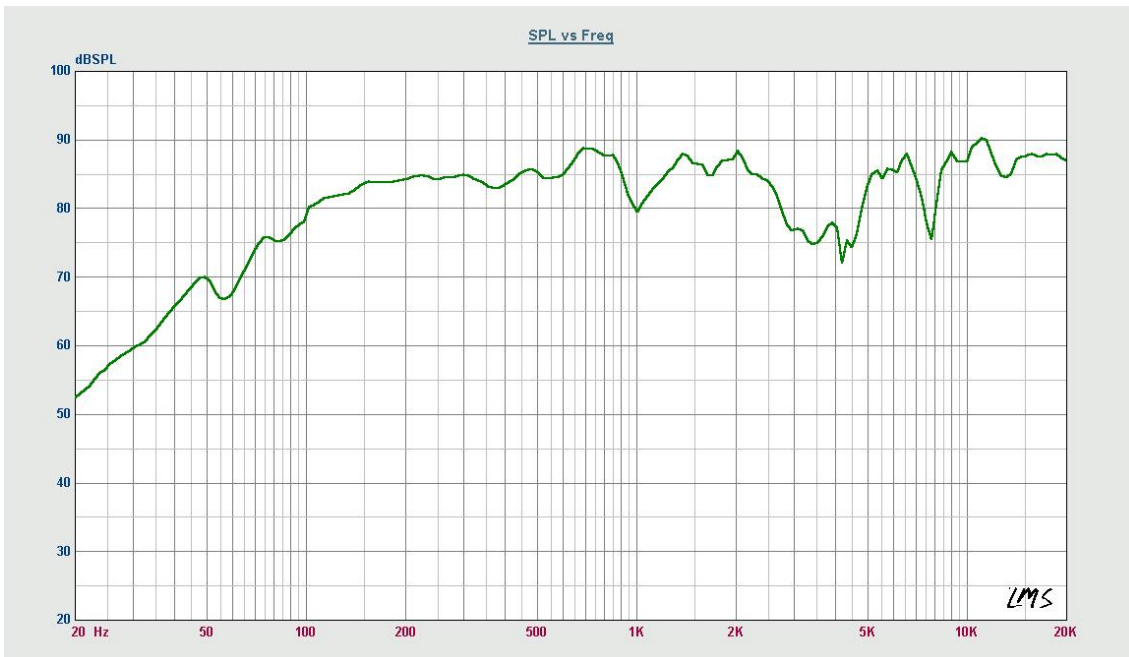

REAR

WALL SUPPORT MOUNTING DIAGRAM

POLAR DIAGRAMS

FREQUENCY RESPONSE

TECHNICAL DATA

eMOTUS5PB	
Power	2 x 25W RMS
Impedance	8 Ω
Frequency response (±10dB)	85Hz – 20kHz
THD + Noise @ 1kHz Full PWR	≤0.5%
Inputs sensitivity nom/impedance	525mV/22k Ω
CMRR - Line Bal	≥80dB
Tone control response	±14dB
Mains voltage	115 / 230VAC (selectable)
Power consumption (pink noise, 1/8 power @ 8ohm)	≤10.5W
Power consumption (pink noise, 1/3 power @ 8ohm)	≤23W
Power consumption Standby	≤3W
Construction	Aluminum grill, ABS cabinet
Dimensions (WxDxH)	173x185x180mm - Not including brackets; 173x248x180mm - Including brackets
Weight	4.8 kg – Not including accessories; 5.3 kg – Including accessories
BT module	
	BT 4.0 Compliant
	Class II Range up to 10 Meters
	Supported BT Profiles: A2DP v1.2, AVRCP v1.4, HFP v1.6, HSP v1.2
	aptX, SBC, MP3 and AAC decoder support
Remote Control	
fosc	455 kHz
Carrier frequency	38 kHz NEC format
Battery	Lithium Cell CR2025 3V