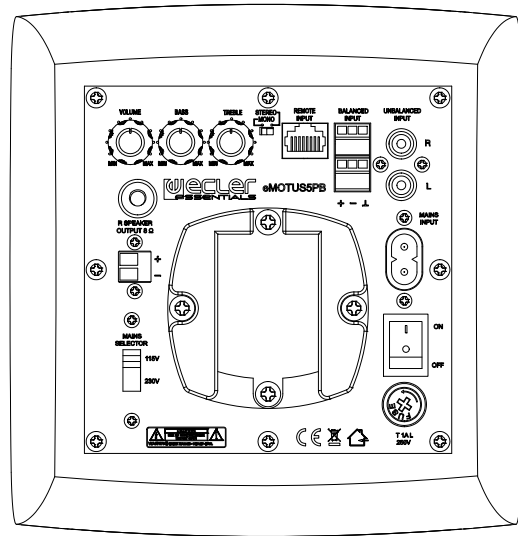

eMOTUS5PB

SURFACE MOUNT CABINETS

Powered Loudspeakers - Stereo kit

PRODUCT OVERVIEW

eMOTUS5PB is a stereo loudspeaker kit including an active and a passive cabinet. eMOTUS5PB performs BT connection, balanced and unbalanced audio inputs. Moreover, it includes an IR remote control and 0-10VDC remote port for volume control. A professional and compact loudspeaker stereo kit, a user-friendly and cost-effective formula with a fantastic performance and a unique design that will easily fit in a massive number of multimedia applications: education classrooms, corporate meeting rooms, retail stores, etc. Available in black and white colour.

KEY FEATURES

- Stereo kit: 2x25W RMS
- 2-ways: 5" woofer + 1 " tweeter
- 2 analogue audio inputs (balanced- Euroblock and unbalanced-RCA)
- BT connection with priority (selectable)
- Sound source selection
- 2-band tone control
- Stereo/mono switch
- Remote port (RJ-45) for volume control (WPMVOL compatible)
- Auto stand-by
- Includes remote control
- Available in black and white finish

REAR

WALL SUPPORT MOUNTING DIAGRAM

POLAR DIAGRAMS

FREQUENCY RESPONSE

TECHNICAL DATA

eMOTUS5PB	
Power	2 x 25W RMS
Impedance	8 Ω
Frequency response (±10dB)	85Hz – 20kHz
THD + Noise @ 1kHz Full PWR	≤0.5%
Inputs sensitivity nom/impedance	525mV/22k Ω
CMRR - Line Bal	≥80dB
Tone control response	±14dB
Mains voltage	115 / 230VAC (selectable)
Power consumption (pink noise, 1/8 power @ 8ohm)	≤10.5W
Power consumption (pink noise, 1/3 power @ 8ohm)	≤23W
Power consumption Standby	≤3W
Construction	Aluminum grill, ABS cabinet
Dimensions (WxDxH)	173x185x180mm - Not including brackets; 173x248x180mm - Including brackets
Weight	4.8 kg – Not including accessories; 5.3 kg – Including accessories
BT module	
	BT 4.0 Compliant
	Class II Range up to 10 Meters
	Supported BT Profiles: A2DP v1.2, AVRCP v1.4, HFP v1.6, HSP v1.2
	aptX, SBC, MP3 and AAC decoder support
Remote Control	
fosc	455 kHz
Carrier frequency	38 kHz NEC format
Battery	Lithium Cell CR2025 3V