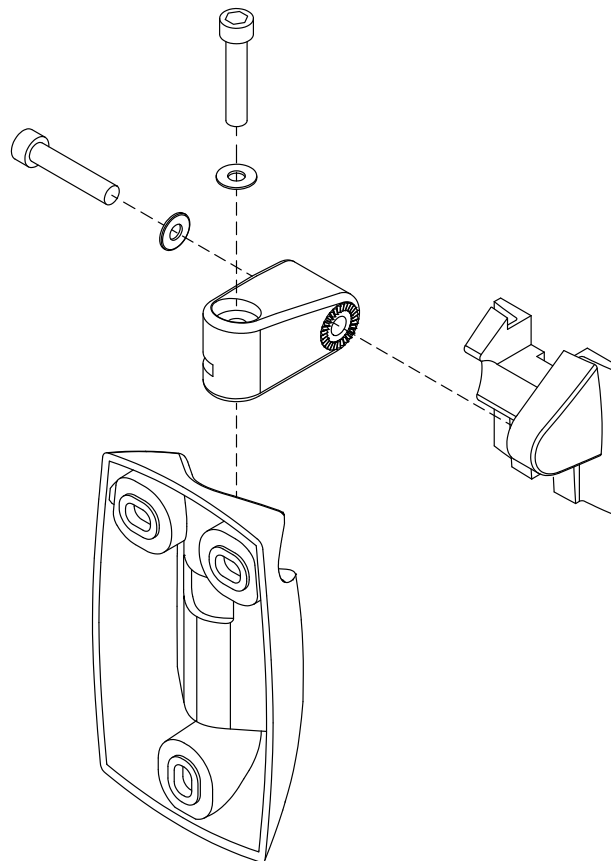

KEY FEATURES

- Stereo kit: 2x25W RMS
- 2-ways: 5" woofer + 1 " tweeter
- 2 analogue audio inputs (balanced- Euroblock and unbalanced-RCA)
- BT connection with priority (selectable)
- Sound source selection
- 2-band tone control
- Stereo/mono switch
- Remote port (RJ-45) for volume control (WPMVOL compatible)
- Auto stand-by
- Includes remote control
- Available in black and white finish

REAR

WALL SUPPORT MOUNTING DIAGRAM

POLAR DIAGRAMS

FREQUENCY RESPONSE

TECHNICAL DATA

eMOTUS5PB	
Power	2 x 25W RMS
Impedance	8 Ω
Frequency response (±10dB)	85Hz – 20kHz
THD + Noise @ 1kHz Full PWR	≤0.5%
Inputs sensitivity nom/impedance	525mV/22k Ω
CMRR - Line Bal	≥80dB
Tone control response	±14dB
Mains voltage	115 / 230VAC (selectable)
Power consumption (pink noise, 1/8 power @ 8ohm)	≤10.5W
Power consumption (pink noise, 1/3 power @ 8ohm)	≤23W
Power consumption Standby	≤3W
Construction	Aluminum grill, ABS cabinet
Dimensions (WxDxH)	173x185x180mm - Not including brackets; 173x248x180mm - Including brackets
Weight	4.8 kg – Not including accessories; 5.3 kg – Including accessories
BT module	
	BT 4.0 Compliant
	Class II Range up to 10 Meters
	Supported BT Profiles: A2DP v1.2, AVRCP v1.4, HFP v1.6, HSP v1.2
	aptX, SBC, MP3 and AAC decoder support
Remote Control	
fosc	455 kHz
Carrier frequency	38 kHz NEC format
Battery	Lithium Cell CR2025 3V